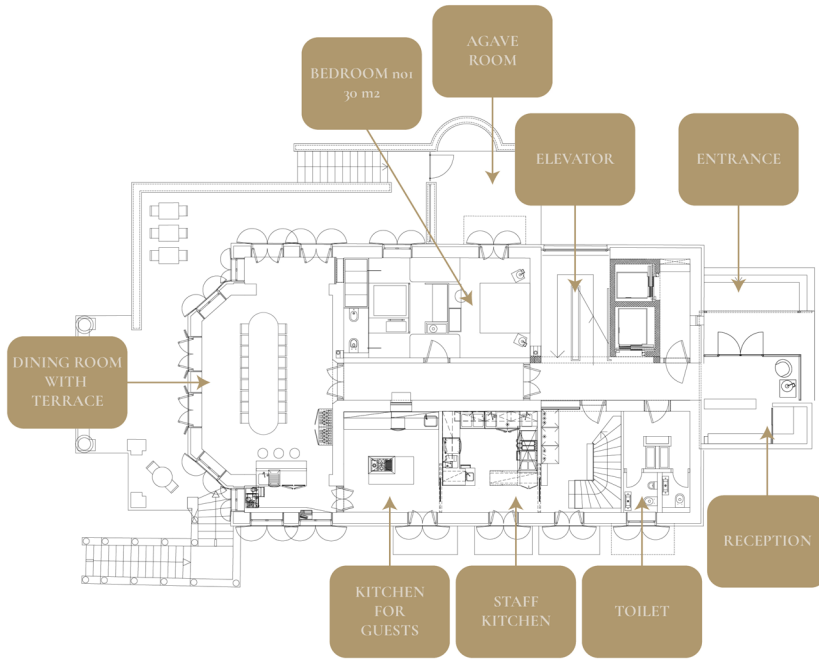

FIRST FLOOR

DINING ROOM: 62 M²

STAFF KITCHEN

KITCHEN FOR GUESTS

BEDROOM 1: 30M² / 200x210 BED / TERRACE / SHOWER

DINING ROOM: 20 PAX

TERRACE / OUTSIDE DINING AREA: 20 PAX

SECOND FLOOR

BEDROOM 6: 38 M² / 200x210 BED / SHOWER

BEDROOM 7: 35 M² / 200x210 BED / TERRACE/LOGGIA / SHOWER

ATTIC

BEDROOM 8: 35 M² / 200x210 BED / BATHTUB

BEDROOM 9: 53 M² / 200x210 BED / BATHTUB

BEDROOM 10: 38 M² / 100x200 MURPHY BED / 200x210 BED / SHOWER

[360° Virtual Tour](#)

1ST FLOOR

2ND FLOOR

www.boutiquehotelalhambra.com

ALHAMBRA
BOUTIQUE HOTEL LOŠINJ

LOŠINJ
HOTELS
& VILAS
CROATIA